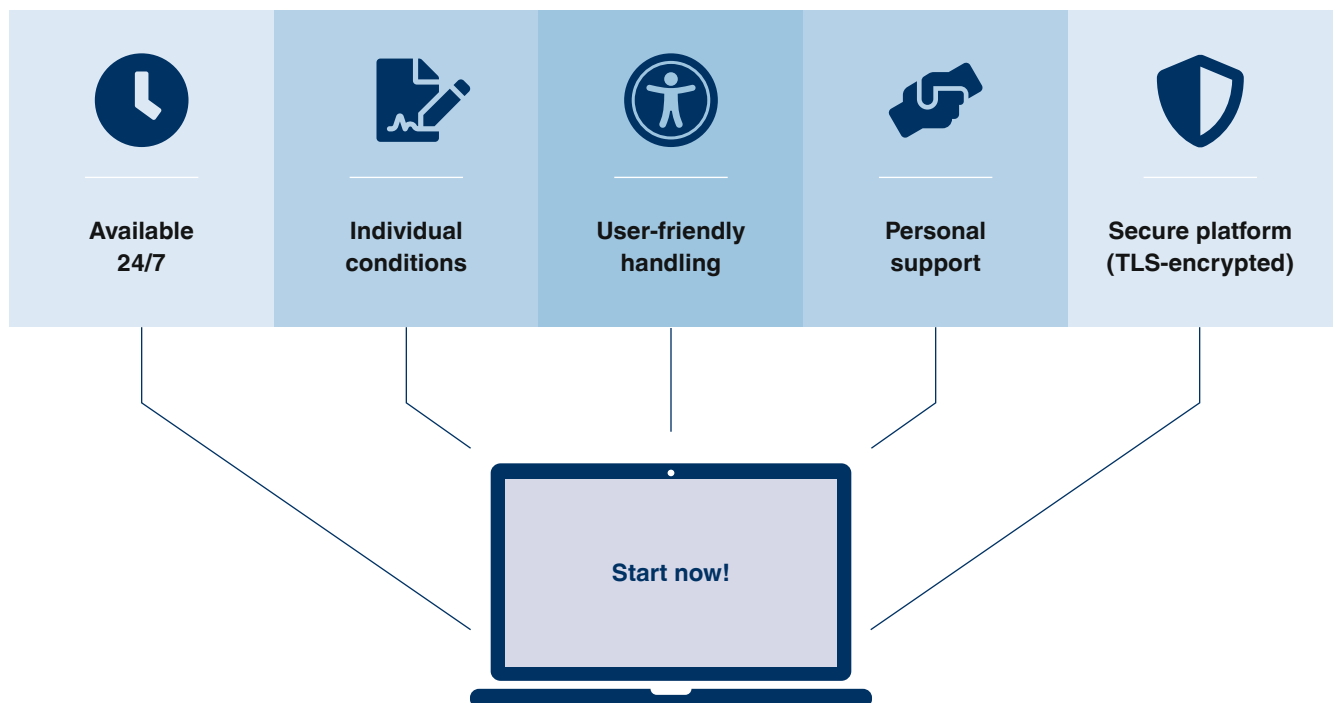

## Order and delivery status

Maintain an overview of all enquiries, quotations and orders.

# One portal for everything

Search products, view orders, check account settings, save favourites – all bundled in a single portal. Our consultants can also help you choose the ideal solution online.

The WIKA Customer Portal is intuitive to operate and thus the most convenient, fastest and most secure route to your WIKA products.